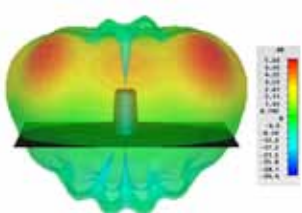

### Technical Drawing

Typical VSWR

Typical Efficiency

3D Gain Plot (700MHz)

3D Gain Plot (800MHz)

3D Gain Plot (900MHz)

3D Gain Plot (1800MHz)

3D Gain Plot (1900MHz)

3D Gain Plot (2100MHz)

3D Gain Plot (2400MHz)

3D Gain Plot (2600MHz)

All measurements taken on a 400 x 400mm groundplane with 0.5m of cable

**Part No.**

LPB-7-27-05SP

**Electrical Data**

Frequency Range (MHz)	764-960 / 1710-2700
Operational Band	700/800/900/1800/1900/2100/2400/2600

Peak Realised Gain: Isotropic	700 MHz	3dBi
	800 MHz	3dBi
	900 MHz	4dBi
	1800 MHz	4dBi
	1900 MHz	5dBi
	2100 MHz	5dBi
	2400 MHz	5dBi
	2600 MHz	5dBi

VSWR	<2.5:1
------	--------

Polarisation	Vertical
--------------	----------

Pattern	Omni-directional
---------	------------------

Impedance	50Ω
-----------	-----

Max Input Power (W)	30
---------------------	----

**Mechanical Data**

Dimensions (mm)	Height	82 ( 3.22" )
	Diameter	48(1.89")