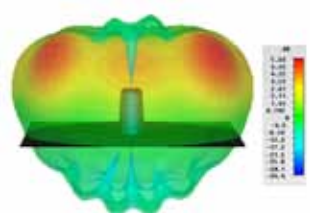

### Technical Drawing

Typical VSWR

Typical Efficiency

3D Gain Plot (700MHz)

3D Gain Plot (800MHz)

3D Gain Plot (900MHz)

3D Gain Plot (1800MHz)

3D Gain Plot (1900MHz)

3D Gain Plot (2100MHz)

3D Gain Plot (2400MHz)

3D Gain Plot (2600MHz)

All measurements taken on a 400 x 400mm groundplane with 0.5m of cable

**Part No.**

LPB-7-27-05SP

**Electrical Data**

Frequency Range (MHz)	764-960 / 1710-2700
Operational Band	700/800/900/1800/1900/2100/2400/2600

Peak Realised Gain: Isotropic	700 MHz	3dBi
	800 MHz	3dBi
	900 MHz	4dBi
	1800 MHz	4dBi
	1900 MHz	5dBi
	2100 MHz	5dBi
	2400 MHz	5dBi
	2600 MHz	5dBi

VSWR	<2.5:1
------	--------

Polarisation	Vertical
--------------	----------

Pattern	Omni-directional
---------	------------------

Impedance	50Ω
-----------	-----

Max Input Power (W)	30
---------------------	----

**Mechanical Data**

Dimensions (mm)	Height	82 ( 3.22" )
	Diameter	48(1.89")