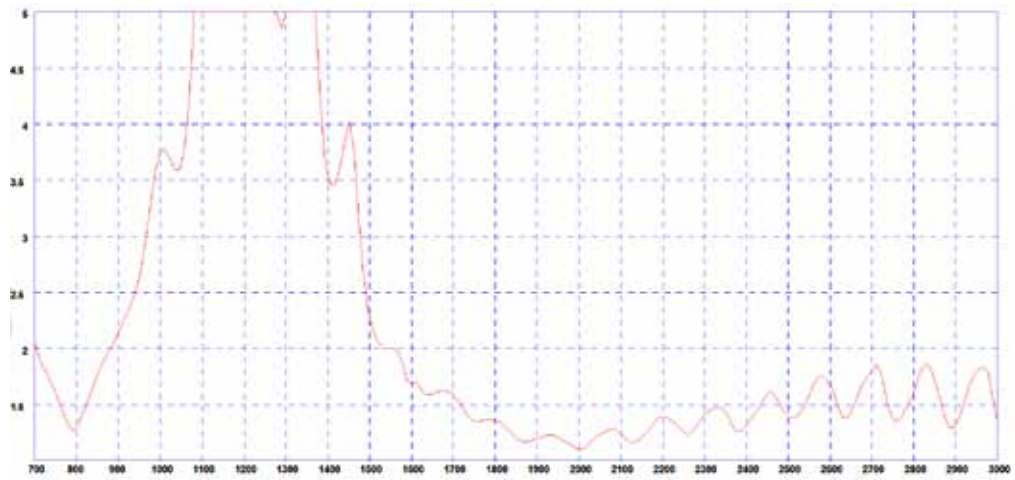

- Rugged low profile design
- Excellent Bandwidth

The Panorama LPB low profile antenna range has been designed to perform under extreme pressure. At only 82mm (3.22") high and protected by a robust high impact radome the antenna is almost impervious to daily wear, tear and impact.

The LPB offers excellent performance across a wide bandwidth. Mounted on a 400 x 400mm groundplane the LPB covers public safety / LTE frequencies across 700 and 800MHz as well as all global cellular frequencies from 698-960 MHz and 1710-2700MHz making it an extremely versatile product.

### Technical Drawing

Typical VSWR

Typical Efficiency

3D Gain Plot (700MHz)

3D Gain Plot (800MHz)

3D Gain Plot (900MHz)

3D Gain Plot (1800MHz)

3D Gain Plot (1900MHz)

Pattern	Omni-directional
---------	------------------

Impedance	50Ω
-----------	-----

Max Input Power (W)	30
---------------------	----

**Mechanical Data**

Dimensions (mm)	Height	82 ( 3.22" )
	Diameter	48(1.89")