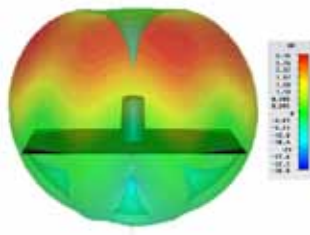

### Technical Drawing

Typical VSWR

Typical Efficiency

3D Gain Plot (700MHz)

3D Gain Plot (800MHz)

3D Gain Plot (900MHz)

3D Gain Plot (1800MHz)

3D Gain Plot (1900MHz)

3D Gain Plot (2100MHz)

3D Gain Plot (2400MHz)

3D Gain Plot (2600MHz)

All measurements taken on a 400 x 400mm groundplane with 0.5m of cable

**Part No.**

LPB-7-27-05SP

**Electrical Data**

Frequency Range (MHz)	764-960 / 1710-2700
Operational Band	700/800/900/1800/1900/2100/2400/2600

Peak Realised Gain: Isotropic	700 MHz	3dBi
	800 MHz	3dBi
	900 MHz	4dBi
	1800 MHz	4dBi
	1900 MHz	5dBi
	2100 MHz	5dBi
	2400 MHz	5dBi
	2600 MHz	5dBi

VSWR	<2.5:1
------	--------

Polarisation	Vertical
--------------	----------

Pattern	Omni-directional
---------	------------------

Impedance	50Ω
-----------	-----

Max Input Power (W)	30
---------------------	----

**Mechanical Data**

Dimensions (mm)	Height	82 ( 3.22" )
	Diameter	48(1.89")