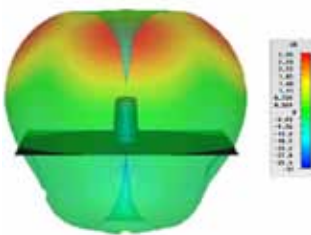

### Technical Drawing

Typical VSWR

Typical Efficiency

3D Gain Plot (700MHz)

3D Gain Plot (800MHz)

3D Gain Plot (900MHz)

3D Gain Plot (1800MHz)

3D Gain Plot (1900MHz)

3D Gain Plot (2100MHz)

3D Gain Plot (2400MHz)

3D Gain Plot (2600MHz)

All measurements taken on a 400 x 400mm groundplane with 0.5m of cable

**Part No.**

LPB-7-27-05SP

**Electrical Data**

Frequency Range (MHz)	764-960 / 1710-2700
Operational Band	700/800/900/1800/1900/2100/2400/2600

Peak Realised Gain: Isotropic	700 MHz	3dBi
	800 MHz	3dBi
	900 MHz	4dBi
	1800 MHz	4dBi
	1900 MHz	5dBi
	2100 MHz	5dBi
	2400 MHz	5dBi
	2600 MHz	5dBi

VSWR	<2.5:1
------	--------

Polarisation	Vertical
--------------	----------

Pattern	Omni-directional
---------	------------------

Impedance	50Ω
-----------	-----

Max Input Power (W)	30
---------------------	----

**Mechanical Data**

Dimensions (mm)	Height	82 ( 3.22" )
	Diameter	48(1.89")