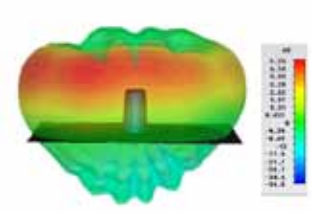

### Technical Drawing

Typical VSWR

Typical Efficiency

3D Gain Plot (700MHz)

3D Gain Plot (800MHz)

3D Gain Plot (900MHz)

3D Gain Plot (1800MHz)

3D Gain Plot (1900MHz)

3D Gain Plot (2100MHz)

3D Gain Plot (2400MHz)

3D Gain Plot (2600MHz)

All measurements taken on a 400 x 400mm groundplane with 0.5m of cable

**Part No.**

LPB-7-27-05SP

**Electrical Data**

Frequency Range (MHz)	764-960 / 1710-2700
Operational Band	700/800/900/1800/1900/2100/2400/2600

Peak Realised Gain: Isotropic	700 MHz	3dBi
	800 MHz	3dBi
	900 MHz	4dBi
	1800 MHz	4dBi
	1900 MHz	5dBi
	2100 MHz	5dBi
	2400 MHz	5dBi
	2600 MHz	5dBi

VSWR	<2.5:1
------	--------

Polarisation	Vertical
--------------	----------