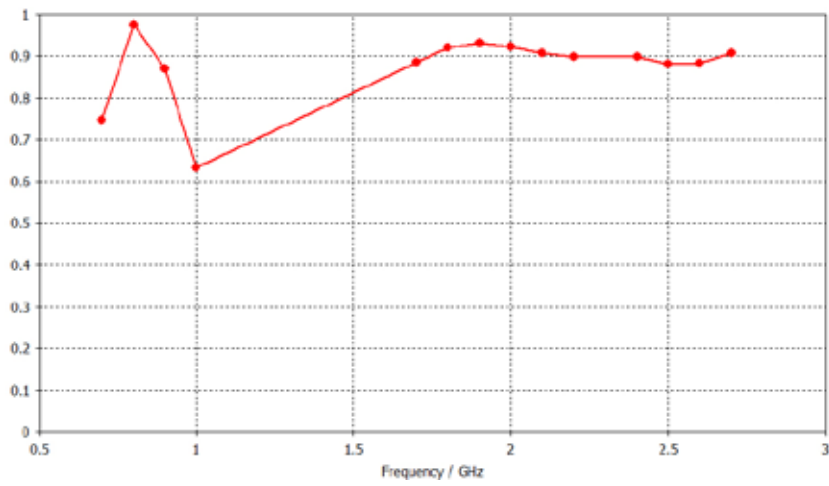

The LPB offers excellent performance across a wide bandwidth. Mounted on a 400 x 400mm groundplane the LPB covers public safety / LTE frequencies across 700 and 800MHz as well as all global cellular frequencies from 698-960 MHz and 1710-2700MHz making it an extremely versatile product.

### Technical Drawing

Typical VSWR

Typical Efficiency

3D Gain Plot (700MHz)

3D Gain Plot (800MHz)

3D Gain Plot (900MHz)

3D Gain Plot (1800MHz)

3D Gain Plot (1900MHz)

3D Gain Plot (2100MHz)

3D Gain Plot (2400MHz)

3D Gain Plot (2600MHz)

All measurements taken on a 400 x 400mm groundplane with 0.5m of cable

**Part No.**

LPB-7-27-05SP

**Electrical Data**

Frequency Range (MHz)	764-960 / 1710-2700
Operational Band	700/800/900/1800/1900/2100/2400/2600

Peak Realised Gain: Isotropic	700 MHz	3dBi
	800 MHz	3dBi
	900 MHz	4dBi
	1800 MHz	4dBi
	1900 MHz	5dBi
	2100 MHz	5dBi
	2400 MHz	5dBi
	2600 MHz	5dBi

VSWR	<2.5:1
------	--------

Polarisation	Vertical
--------------	----------