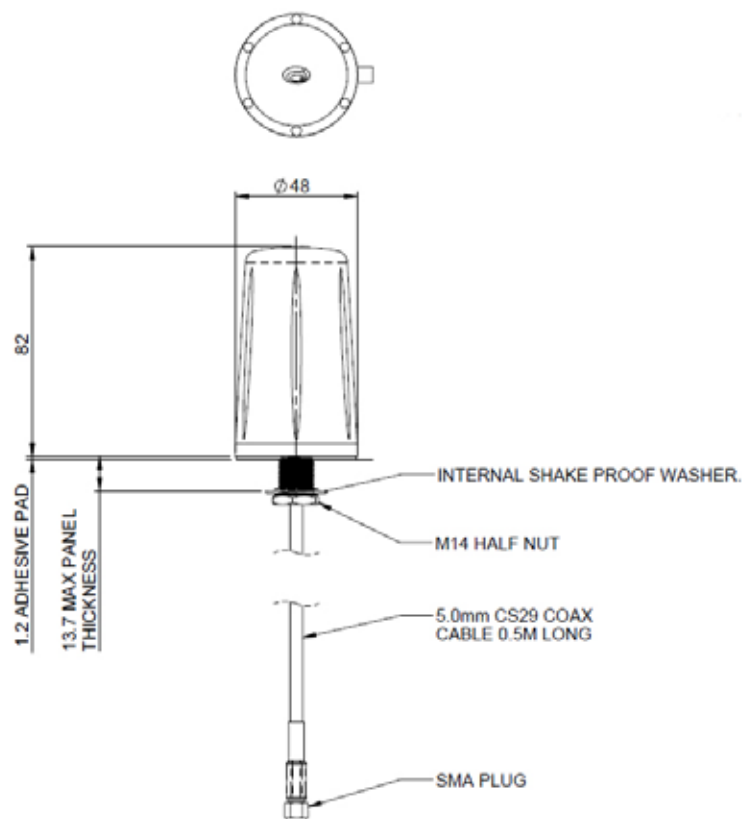

Typical VSWR

Technical Drawing